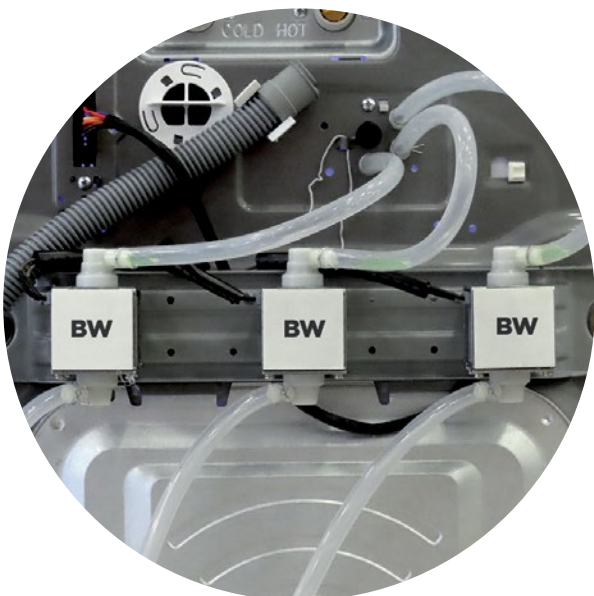

BW HYB-3P

Automatic dosing kit with 3 pumps for pre wash detergent, main wash detergent and fabric softener, uniquely designed for LG's Giant-C and Titan C washers

- Highly efficient (7 times stronger than traditional pumps, very short dosing times)
- Long service life and reduced maintenance
- Quick and easy installation
- Mounting on back side of washing machine and doesn't takes up extra space
- Easy programming directly on the washing machine
- Best buy set for three pumps (pre-wash, wash and rinse)

TECHNICAL SPECIFICATIONS

Device type	Automatic dosing kit
Automatic dosing kit	BW HYB-3P
Operation mode	Automatic dosing kit with 3 pumps for pre wash detergent, main wash detergent and fabric softener
Types of devices to which it can be connected	LG Professional washing machines Giant-C and Titan-C series
Dosage time adjustment	From 1s to 20s
Flow depending on viscosity of liquids	28 ml/s to 38 ml/s
Mounting type	On the back of the Giant-C or Titan-C
Power supply	220V / 50Hz, 30W / 0,03kW Interface on the back of the washer
Noise level	≤ 55dB
Device dimensions (WxDxH)	460x90x100 mm
Device packaging dimensions (WxDxH)	580x160x220 mm
Net weight	2,2 kg
Gross weight	3,3 kg